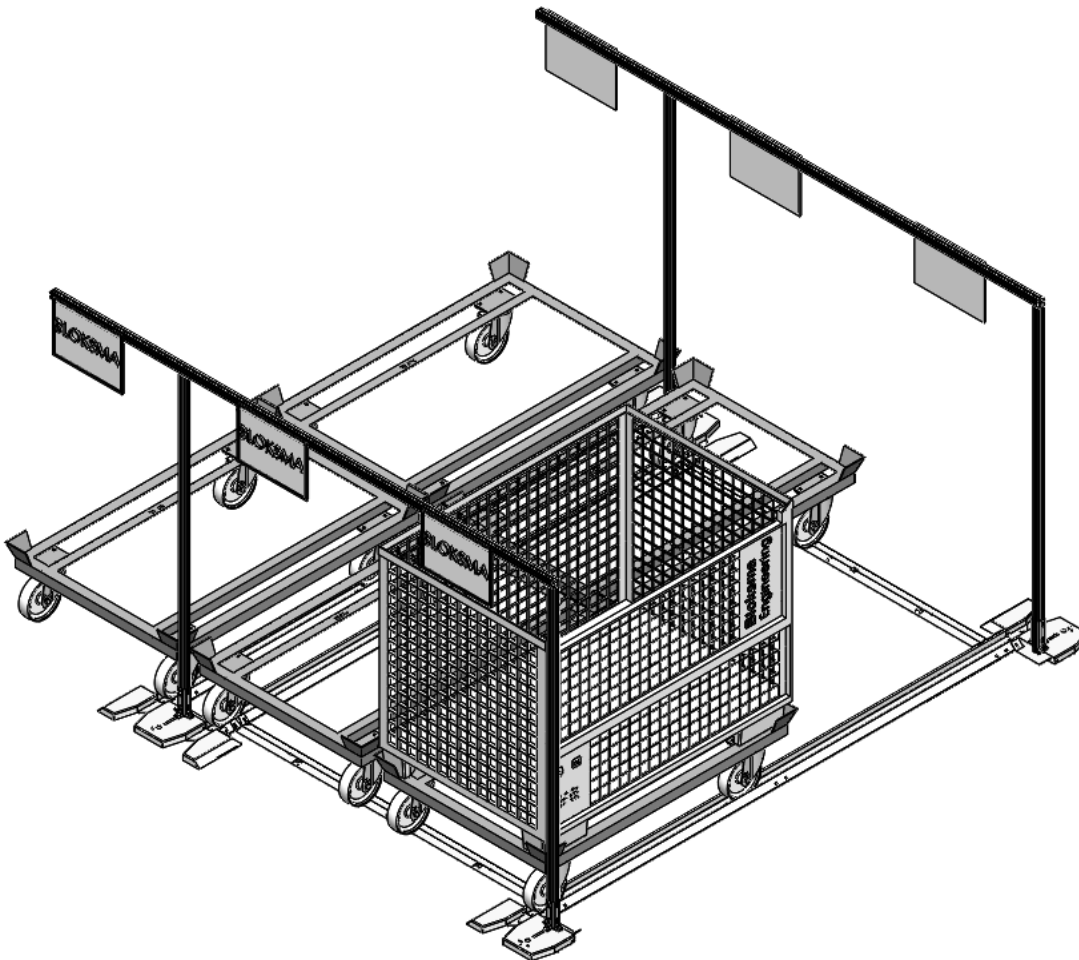

## **SUPERMARKET STEEL GUIDE SYSTEM G2**

**Wheel guidance on one side – Mono and dual track system**

For trolleys with wheel width up to 50 mm

Steel structure

Supermarket steel guide rail:

- ✓ Optimal and visual overview
- ✓ Standardized FIFO and KANBAN supermarket systems
- ✓ Ensures exact positioning of the material close to where it is used
- ✓ Modular system – hence expandable
- ✓ Can also be installed under existing shelf setups
- ✓ Missing parts will be immediately notice
- ✓ Control – no more overproduction

**SUPERMARKET G2 – STEEL SYSTEM**  
**MONO AND DUAL TRACK STEEL RAIL SYSTEM**

G2 SW 52  
**Supermarket**  
 G2 – Steel Structure

Possibilities of labeling:

## SUPERMARKET STEEL GUIDE RAIL SYSTEM G2