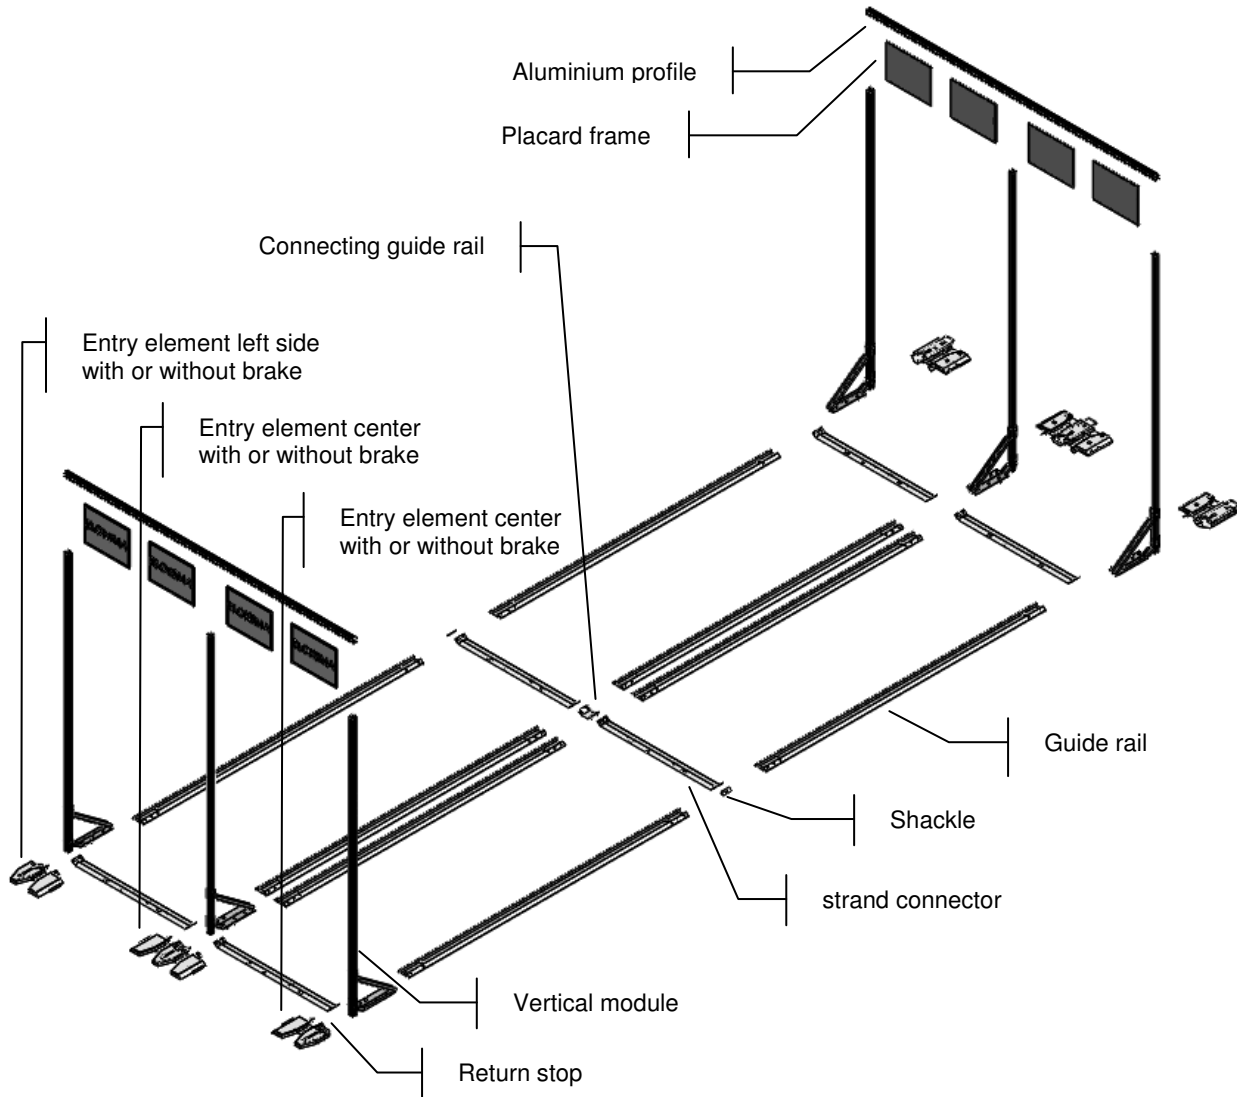

## **SUPERMARKET STEEL GUIDE SYSTEM G2**

**Wheel guidance on one side – Mono and dual track system**

For trolleys with wheel width up to 50 mm

Steel structure

Supermarket steel guide rail:

- ✓ Optimal and visual overview
- ✓ Standardized FIFO and KANBAN supermarket systems
- ✓ Ensures exact positioning of the material close to where it is used
- ✓ Modular system – hence expandable
- ✓ Can also be installed under existing shelf setups
- ✓ Missing parts will be immediately notice
- ✓ Control – no more overproduction

**SUPERMARKET G2 – STEEL SYSTEM**  
**MONO AND DUAL TRACK STEEL RAIL SYSTEM**

G2 SW 52  
**Supermarket**  
 G2 – Steel Structure

Possibilities of labeling:

## SUPERMARKET STEEL GUIDE RAIL SYSTEM G2