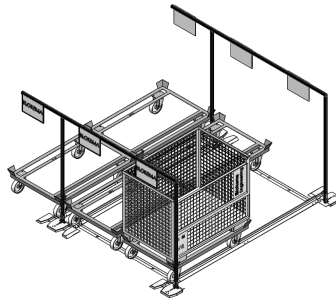

SUPERMARKET STEEL GUIDE RAIL SYSTEM G2

Track 52 mm