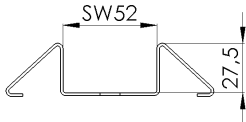

SUPERMARKET STEEL GUIDE RAIL SYSTEM G2

Track 52 mm