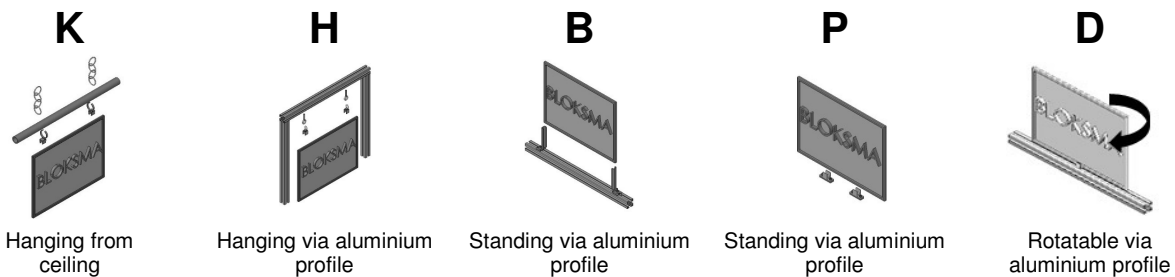

## **SUPERMARKET STEEL GUIDE SYSTEM G2**

**Wheel guidance on one side – Mono and dual track system**

For trolleys with wheel width up to 50 mm

Steel structure

Supermarket steel guide rail:

- ✓ Optimal and visual overview
- ✓ Standardized FIFO and KANBAN supermarket systems
- ✓ Ensures exact positioning of the material close to where it is used
- ✓ Modular system – hence expandable
- ✓ Can also be installed under existing shelf setups
- ✓ Missing parts will be immediately notice
- ✓ Control – no more overproduction

**SUPERMARKET G2 – STEEL SYSTEM**  
**MONO AND DUAL TRACK STEEL RAIL SYSTEM**

G2 SW 52  
**Supermarket**  
 G2 – Steel Structure

Possibilities of labeling: