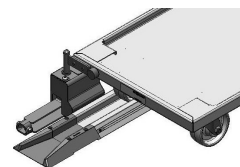

Other lengths / models / materials deliverable on request.