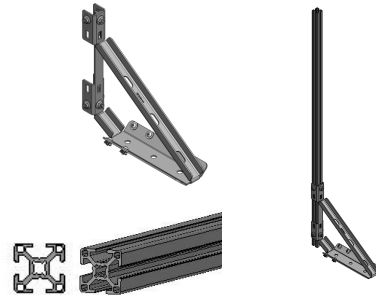

### Supermarket

G2 – SW 52 – Steel

For trolleys with wheel width  
50 mm maximum

Modular system

Item no.	Description	Model
202810-xxxxB	strand connector incl. fixing material	BBA – STVEZ
139231	shackle incl. fixing material	BBA – LADUZ
145960	connecting guide rail	BBA – LASCZ
141427-0050A	return stop at infeed element 10 mm high	EBA – RSEOD
144417-0050A	return stop at infeed element 6 mm high	EBA – RSEOD

Item no.	Description	Model
202833-Rxxxx 202833-Lxxxx 202833-Mxxxx	vertical module <b>Right / Left / Middle</b> (to infeed element <b>R / L / M</b> ) consisting of profile holder und aluminium profile L = xxxx	BBA – SEMMZ
132401-xxxxA	aluminium profile	ETP – ALPOA