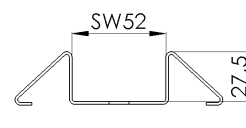

### Entry elements

Example: 202805-MI-ST Steel infeed element middle for trolley BOF 600 x 400 mm, with stopper

Item no.	Description	Trolley
202811-xx-xx	Entry elements for BOR-Trolley  Li (left)                      ST – stopper Re (right)                    OO – no stopper Mi (middle)	1.200 x 800 mm lengthwise
202812-xx-xx	Entry elements for BOR-Trolley	1.200 x 800 mm crosswise

left

middle

right

### Guide rails

Example: 200418-0800B Steel guide rail with the length 800 mm, galv. zinc-coated blue

Item no.	Length	Surface
200418-xxxx		
	Please fill in the required length in mm off he rail	D = anodized E = yellow similar RAL 1021