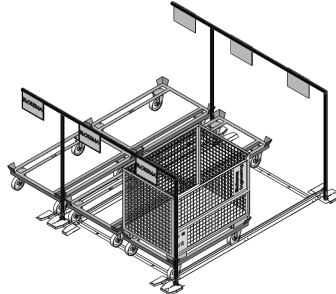

SUPERMARKET STEEL GUIDE RAIL SYSTEM G2

Track 52 mm

Supermarket

G2 – SW 52 – Steel

For trolleys with wheel width
50 mm maximum

Modular system

Item no.	Description	Model
202810-xxxxB	strand connector incl. fixing material	BBA – STVEZ
139231	shackle incl. fixing material	BBA – LADUZ
145960	connecting guide rail	BBA – LASCZ
141427-0050A	return stop at infeed element 10 mm high	EBA – RSEOD
144417-0050A	return stop at infeed element 6 mm high	EBA – RSEOD