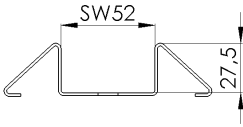

SUPERMARKET STEEL GUIDE RAIL SYSTEM G2

Track 52 mm

Supermarket

G2 – SW 52 – Steel

For trolleys with wheel width
50 mm maximum

Modular system

Item no.	Description	Model
202810-xxxxB	strand connector incl. fixing material	BBA – STVEZ
139231	shackle incl. fixing material	BBA – LADUZ
145960	connecting guide rail	BBA – LASCZ
141427-0050A	return stop at infeed element 10 mm high	EBA – RSEOD
144417-0050A	return stop at infeed element 6 mm high	EBA – RSEOD